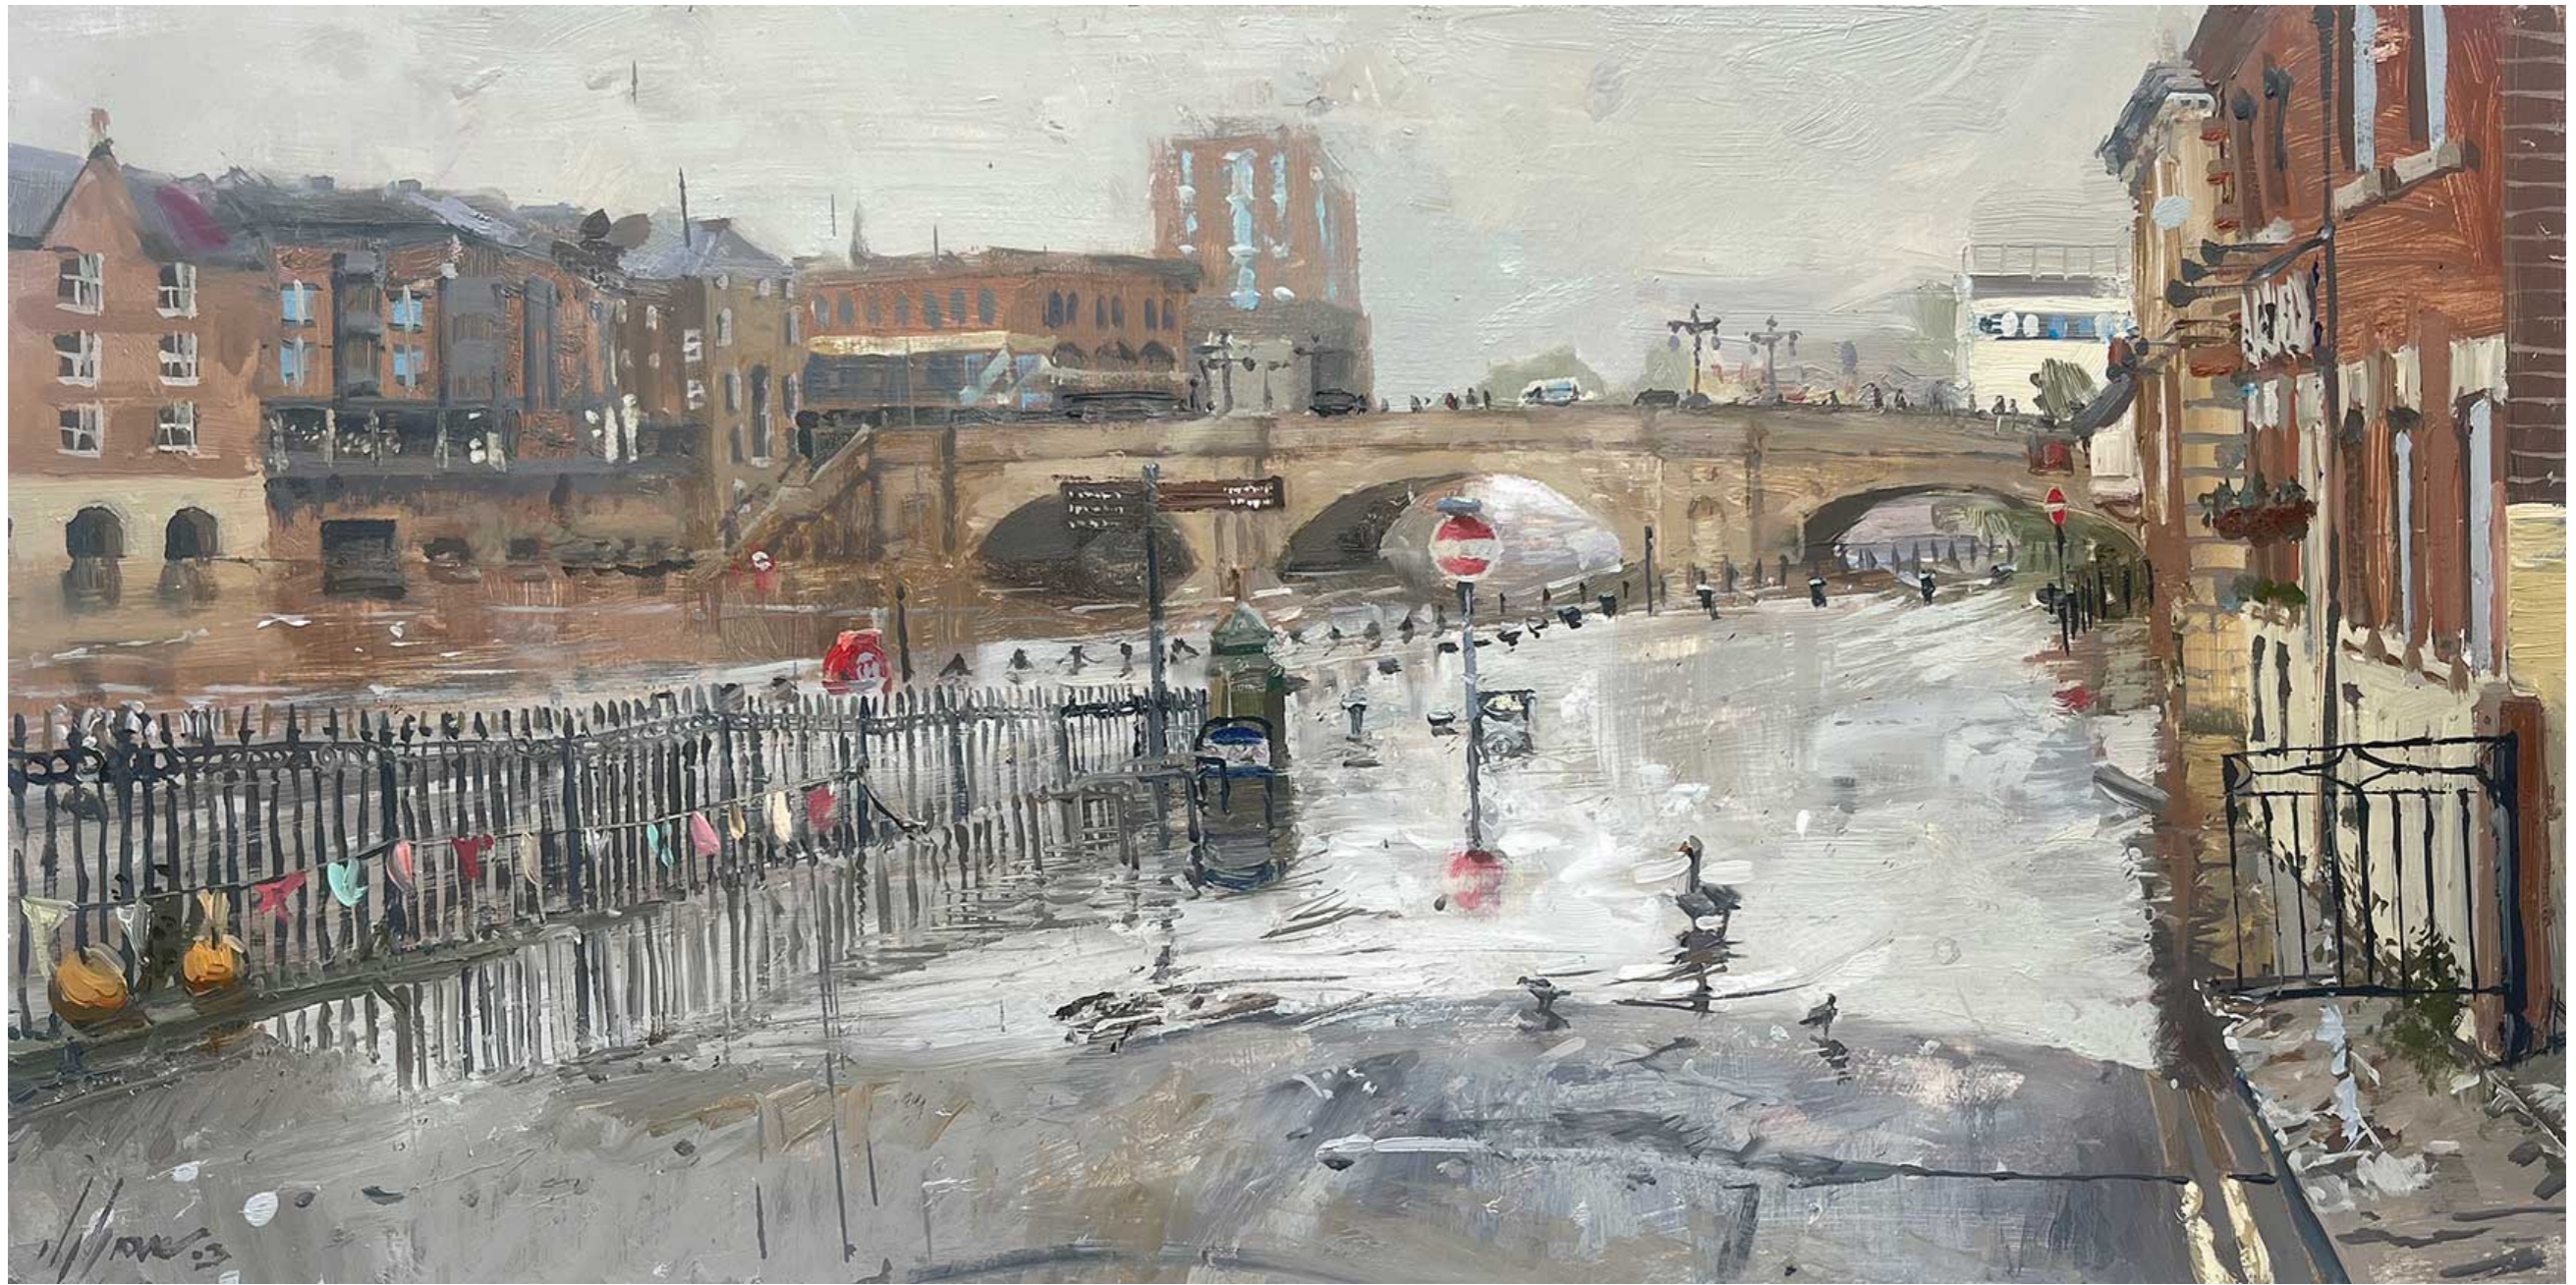

York

The Ouse in flood, York

12x24in

Oil on board